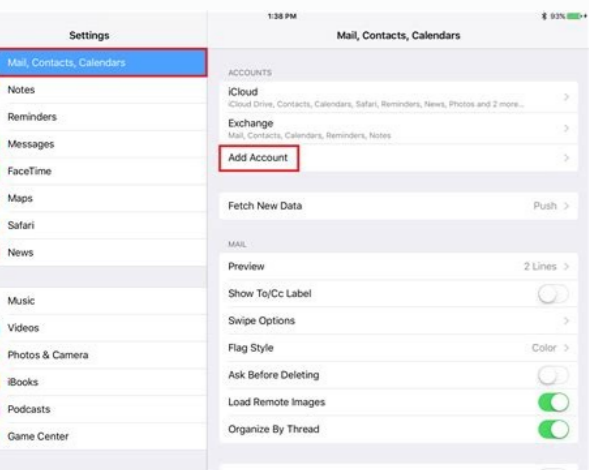

Create your Google Account

Take it all with you

Name
First Last

Your email address

Create a password

Confirm your password

Sign in

to continue to Gmail

Email or phone

Forgot email?

Not your computer? Use Guest mode to sign in privately.
[Learn more](#)

Create account

NEXT

@Chrisrepairs